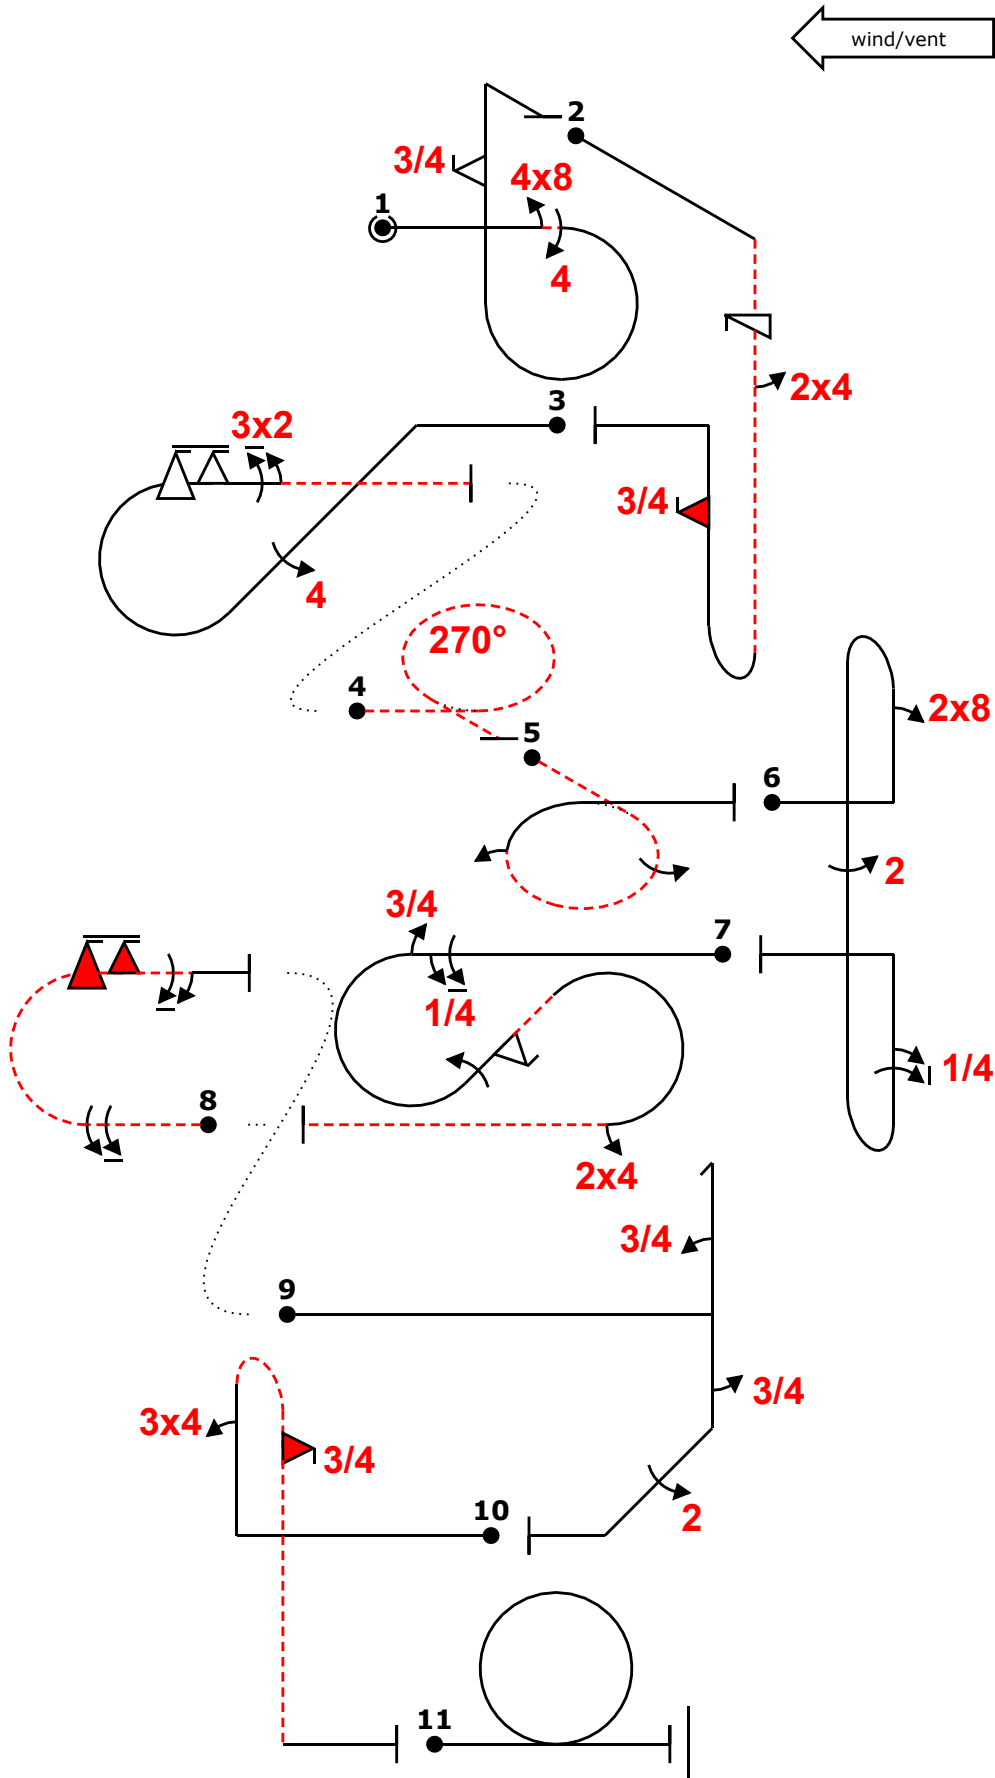

# Extra UNL Aerobatics, Welzow 2020

Form B

Pilot ID

Flight #

"@A" /48,44ip`3f''~ "@C" +++`,s',24...ib3if> "@D" +44irc6f;32-` (-10,12) "@L" -3j- "@E" -3jo15> "@F" ,8bb('22...')',5'~ "@B" ``5,3iac  
 (`1,2f)24- (-1,0) "@H" -'9m6if,6+` (-2,18) "@I" +++++3hd(3)22 "@J" ~++34pb` 3if...'" "@G" o

Pilot  
 A/C